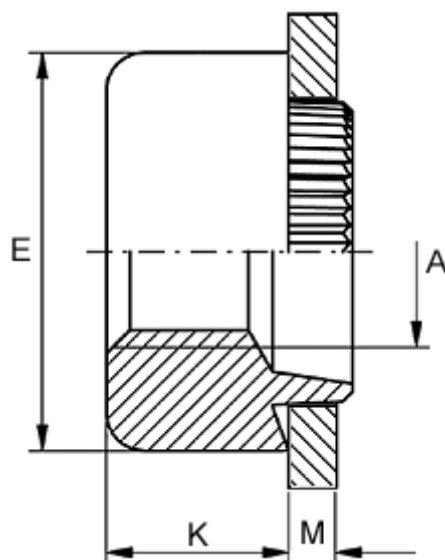

Article number: 12718000140110

Description: KLEE-coil 718 000 140.110
M14 Unhardened, zinc-pl. & chr. blue

Measures

Female thread A	= M14
Height K	= 10.0
Outer diameter E	= 25.0
Plate thickness	= 5.0
Recommended bore diameter for extreme load	= 19.0
Recommended bore diameter for normal use	= 20.0